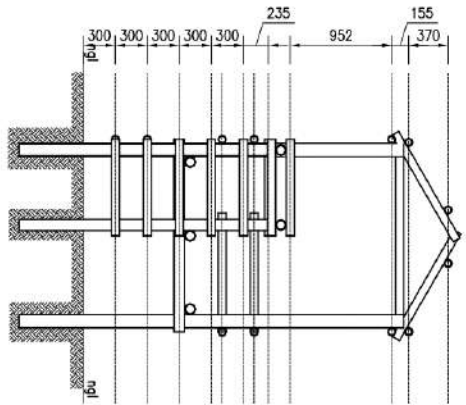

FLOOR PLAN
scale 1:25

social development
Department
Social Development
REPUBLIC OF SOUTH AFRICA

SCALE
AS SHOWN

SHEET OF SHEETS
1 OF 2

DRAWING No

JG-S-001

EAST ELEVATION
scale 1:50

NORTH ELEVATION
scale 1:50

WEST ELEVATION
scale 1:50

SOUTH ELEVATION
scale 1:50

social development
Department
Social Development
REPUBLIC OF SOUTH AFRICA

SCALE
AS SHOWN

SHEET OF SHEETS
2 OF 2

DRAWING No

JG-S-002