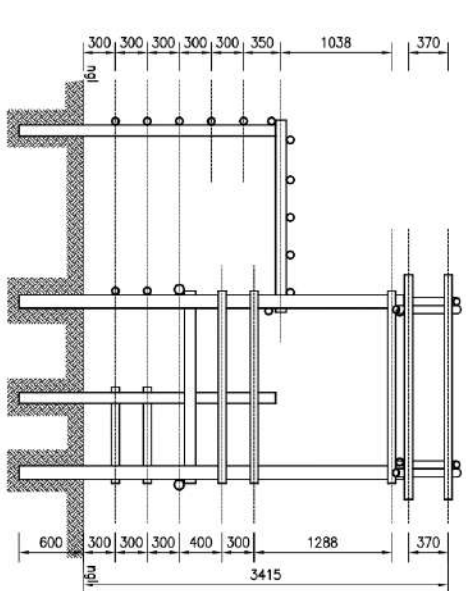

FLOOR PLAN
scale 1:25

social development
Department
Social Development
REPUBLIC OF SOUTH AFRICA

SCALE
AS SHOWN

SHEET OF SHEETS
1 OF 2

DRAWING No

JG-S-001

EAST ELEVATION
scale 1:50

NORTH ELEVATION
scale 1:50

WEST ELEVATION
scale 1:50

SOUTH ELEVATION
scale 1:50

social development
Department
Social Development
REPUBLIC OF SOUTH AFRICA

SCALE
AS SHOWN

SHEET OF SHEETS
2 OF 2

DRAWING No

JG-S-002