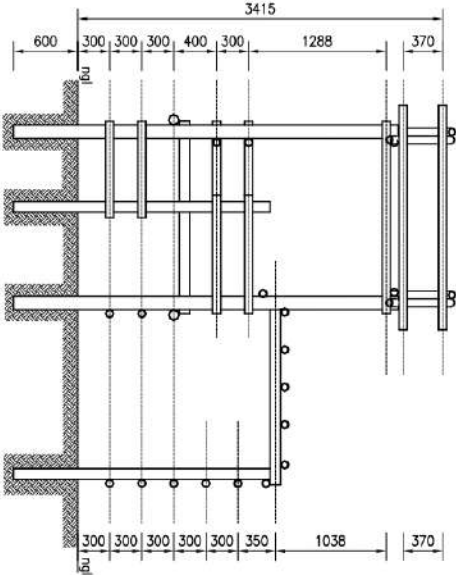

FLOOR PLAN
scale 1:25

social development
Department
Social Development
REPUBLIC OF SOUTH AFRICA

SCALE
AS SHOWN

SHEET OF SHEETS
1 OF 2

DRAWING No

JG-S-001

EAST ELEVATION
scale 1:50

NORTH ELEVATION
scale 1:50

WEST ELEVATION
scale 1:50

SOUTH ELEVATION
scale 1:50

social development
Department
Social Development
REPUBLIC OF SOUTH AFRICA

SCALE
AS SHOWN

SHEET OF SHEETS
2 OF 2

DRAWING No

JG-S-002